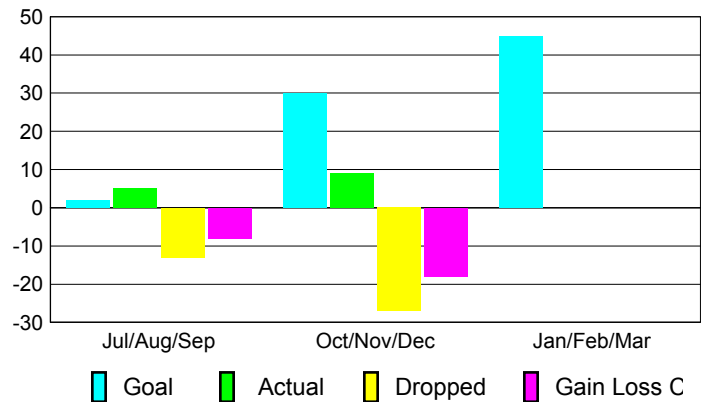

Membership Results 2012-2013

Goal, New, Dropped, Gain/Loss

Comparison of Membership Gain/Loss

Current Year Compared to the Previous Year