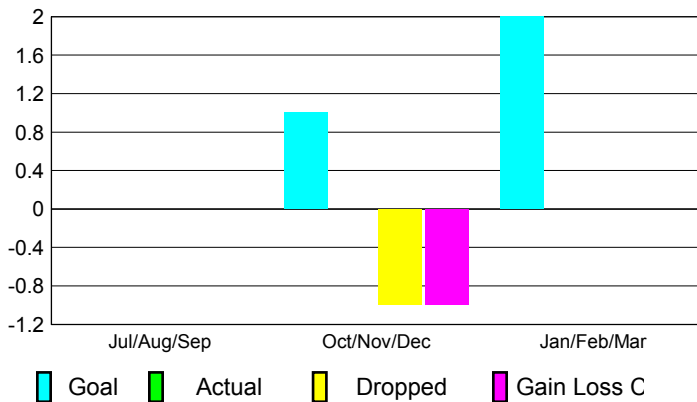

2012-2013 GMT Reports for District (or Undistricted) **District 415**

GMT: SALIM J MOUSSAN

Location: ALGERIA

GMT CA: 6

CLUBS

Club Results
2012-2013

Clubs
2011-2012

Month	New Club Goal	Actual New Clubs	Actual Dropped Clubs	Gain/Loss of Clubs	Gain/Loss of Clubs
Jul/Aug/Sep	0	0	0	0	0
Oct/Nov/Dec	1	0	-1	-1	0
Jan/Feb/Mar	2	2	0	0	2
Totals	3	0	-1	-1	2

Club Results 2012-2013

Goal, New, Dropped, Gain/Loss

Comparison of Club Gain/Loss

Current Year Compared to the Previous Year

YTD Status Quo Clubs 2012-2013

Status Quo Clubs Compared to Status Quo Members

MEMBERSHIP